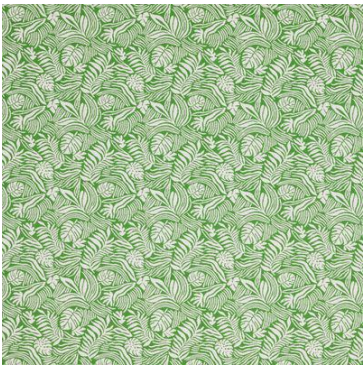

Mccrae

| | |
|---------------------|----------------------------------------------------------------------------------------------------------------------------------------------------------------------------------------------------|
| Collection(s) | Mccrae Collection |
| Colour(s) | Gull, Hibiscus, Monstera, Ocean, Orange, Orca, Reef, Sand, Sunshine |
| Product Type(s) | General Domestic |
| Attributes | SunDec Outdoor, Oekotex 100 |
| Styles | Contemporary, Florals & Botanical, Modern |
| Composition | 100% Polyolefin |
| Pattern Match | No |
| Pattern Repeat (cm) | Horizontal: 34.5cm, Vertical: 34.5cm |
| Railroaded | No |
| Width (cm) | 140CM |
| Roll Size (approx) | 40m |
| Weight (gsm) | 443.0 |
| Stain Repellent | Warguard |
| FIAA Care Label | Label 15 - Sundec |
| Usage |   Upholstery Cushion |
| Guarantee | 3 Years in accordance with our product type and care instructions |

Test Results

| | |
|----------------------------------------------------------------|--------------------|
| Martindale (ISO 12947, 12kPA) | 20,000 Cycles |
| AS/NZ 3837 | No |
| Seam Slippage (ISO 13936-2, Load 180) | Warp 4.1, Weft 5.2 |
| Piling Resist (ISO 12945-2) | 5 |
| Colourfastness to Light Xenon arc (ISO 105-B02, blue std 6) | >7 |
| Colourfastness to Rubbing (ISO 105-X12) | Dry 4/5, Wet 5 |
| Flammability AS/NZS 1530.3 - 1999 | |
| Ignitability (0-20) | 14 |
| Spread of Flame (0-10) | 0 |
| Heat Involved (0-10) | 2 |
| Smoke Developed (0-10) | 5 |
| Oekotex Standard 100 | 11-34415 SHIRLEY |
| Quality Management System ISO9001 | No |

Mccrae

Gull

Hibiscus

Monstera

Ocean

Orange

Orca

Reef