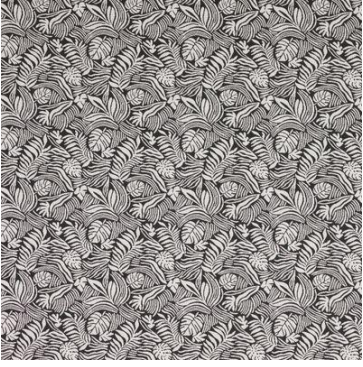

Mccrae

| | |
|---------------------|----------------------------------------------------------------------------------------------------------------------------------------------------------------------------------------------------|
| Collection(s) | Mccrae Collection |
| Colour(s) | Gull, Hibiscus, Monstera, Ocean, Orange, Orca, Reef, Sand, Sunshine |
| Product Type(s) | General Domestic |
| Attributes | SunDec Outdoor, Oekotex 100 |
| Styles | Contemporary, Florals & Botanical, Modern |
| Composition | 100% Polyolefin |
| Pattern Match | No |
| Pattern Repeat (cm) | Horizontal: 34.5cm, Vertical: 34.5cm |
| Railroaded | No |
| Width (cm) | 140CM |
| Roll Size (approx) | 40m |
| Weight (gsm) | 443.0 |
| Stain Repellent | Warguard |
| FIAA Care Label | Label 15 - Sundec |
| Usage |   Upholstery Cushion |
| Guarantee | 3 Years in accordance with our product type and care instructions |

Mccrae

Gull

Hibiscus

Monstera

Ocean

Orange

Orca

Reef