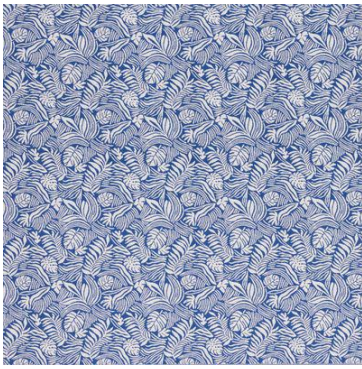

Mccrae

| | |
|---------------------|----------------------------------------------------------------------------------------------------------------------------------------------------------------------------------------------------|
| Collection(s) | Mccrae Collection |
| Colour(s) | Gull, Hibiscus, Monstera, Ocean, Orange, Orca, Reef, Sand, Sunshine |
| Product Type(s) | General Domestic |
| Attributes | SunDec Outdoor, Oekotex 100 |
| Styles | Contemporary, Florals & Botanical, Modern |
| Composition | 100% Polyolefin |
| Pattern Match | No |
| Pattern Repeat (cm) | Horizontal: 34.5cm, Vertical: 34.5cm |
| Railroaded | No |
| Width (cm) | 140CM |
| Roll Size (approx) | 40m |
| Weight (gsm) | 443.0 |
| Stain Repellent | Warguard |
| FIAA Care Label | Label 15 - Sundec |
| Usage |   Upholstery Cushion |
| Guarantee | 3 Years in accordance with our product type and care instructions |

Mccrae

Gull

Hibiscus

Monstera

Ocean

Orange

Orca

Reef